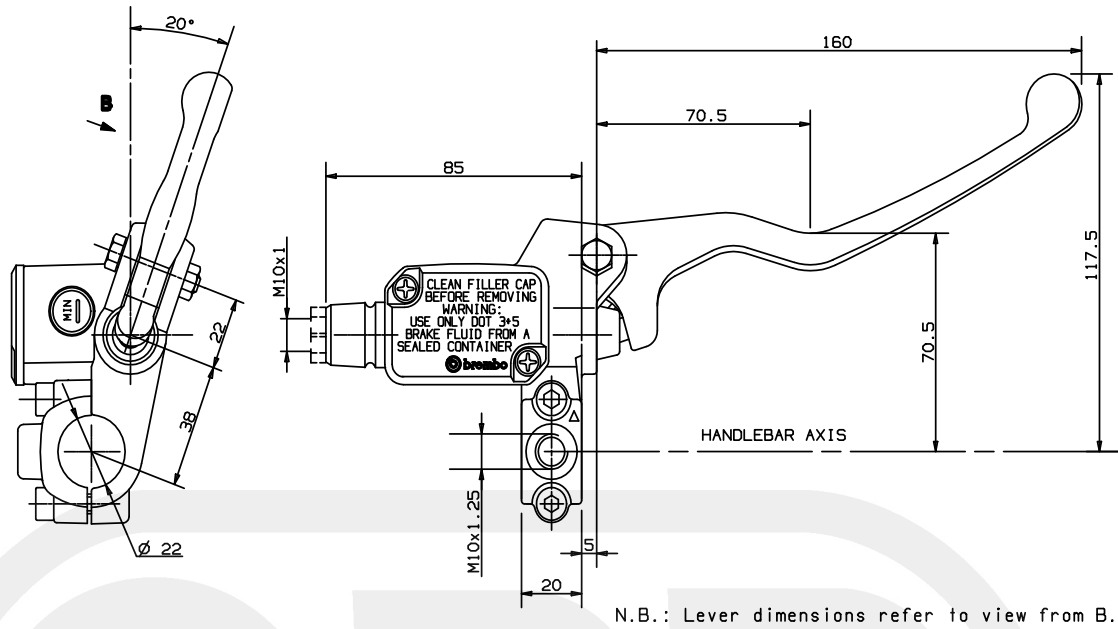

## FRONT MASTER CYLINDER

**PS 12**  
**10.5393.23**

### DESCRIPTION

Front master cylinder with incorporated reservoir.  
 Construction Material: Aluminium Alloy.  
 Operating fluid: brake fluid DOT4.  
 Clamp with seat for rearview mirror (Right thread).

### TECHNICAL CHARACTERISTICS

Piston diameter: 12.0 mm  
 Weight: 0.300 Kg  
 Reservoir volume: 18.5 cm<sup>3</sup>  
 Reservoir volume difference between MAX and MIN level: 12.5 cm<sup>3</sup>

### AVAILABLE SPARE PARTS

SPARE PARTS CODE	LEVER	CLAMP	CAP	LEVER PIN	WINDOW
10.5393.23	110.2706.87	110.4372.21	110.4308.11	110.2798.11	110.4533.10

Indicating informations subject to modification.  
 For further specifications contact Technical Section.